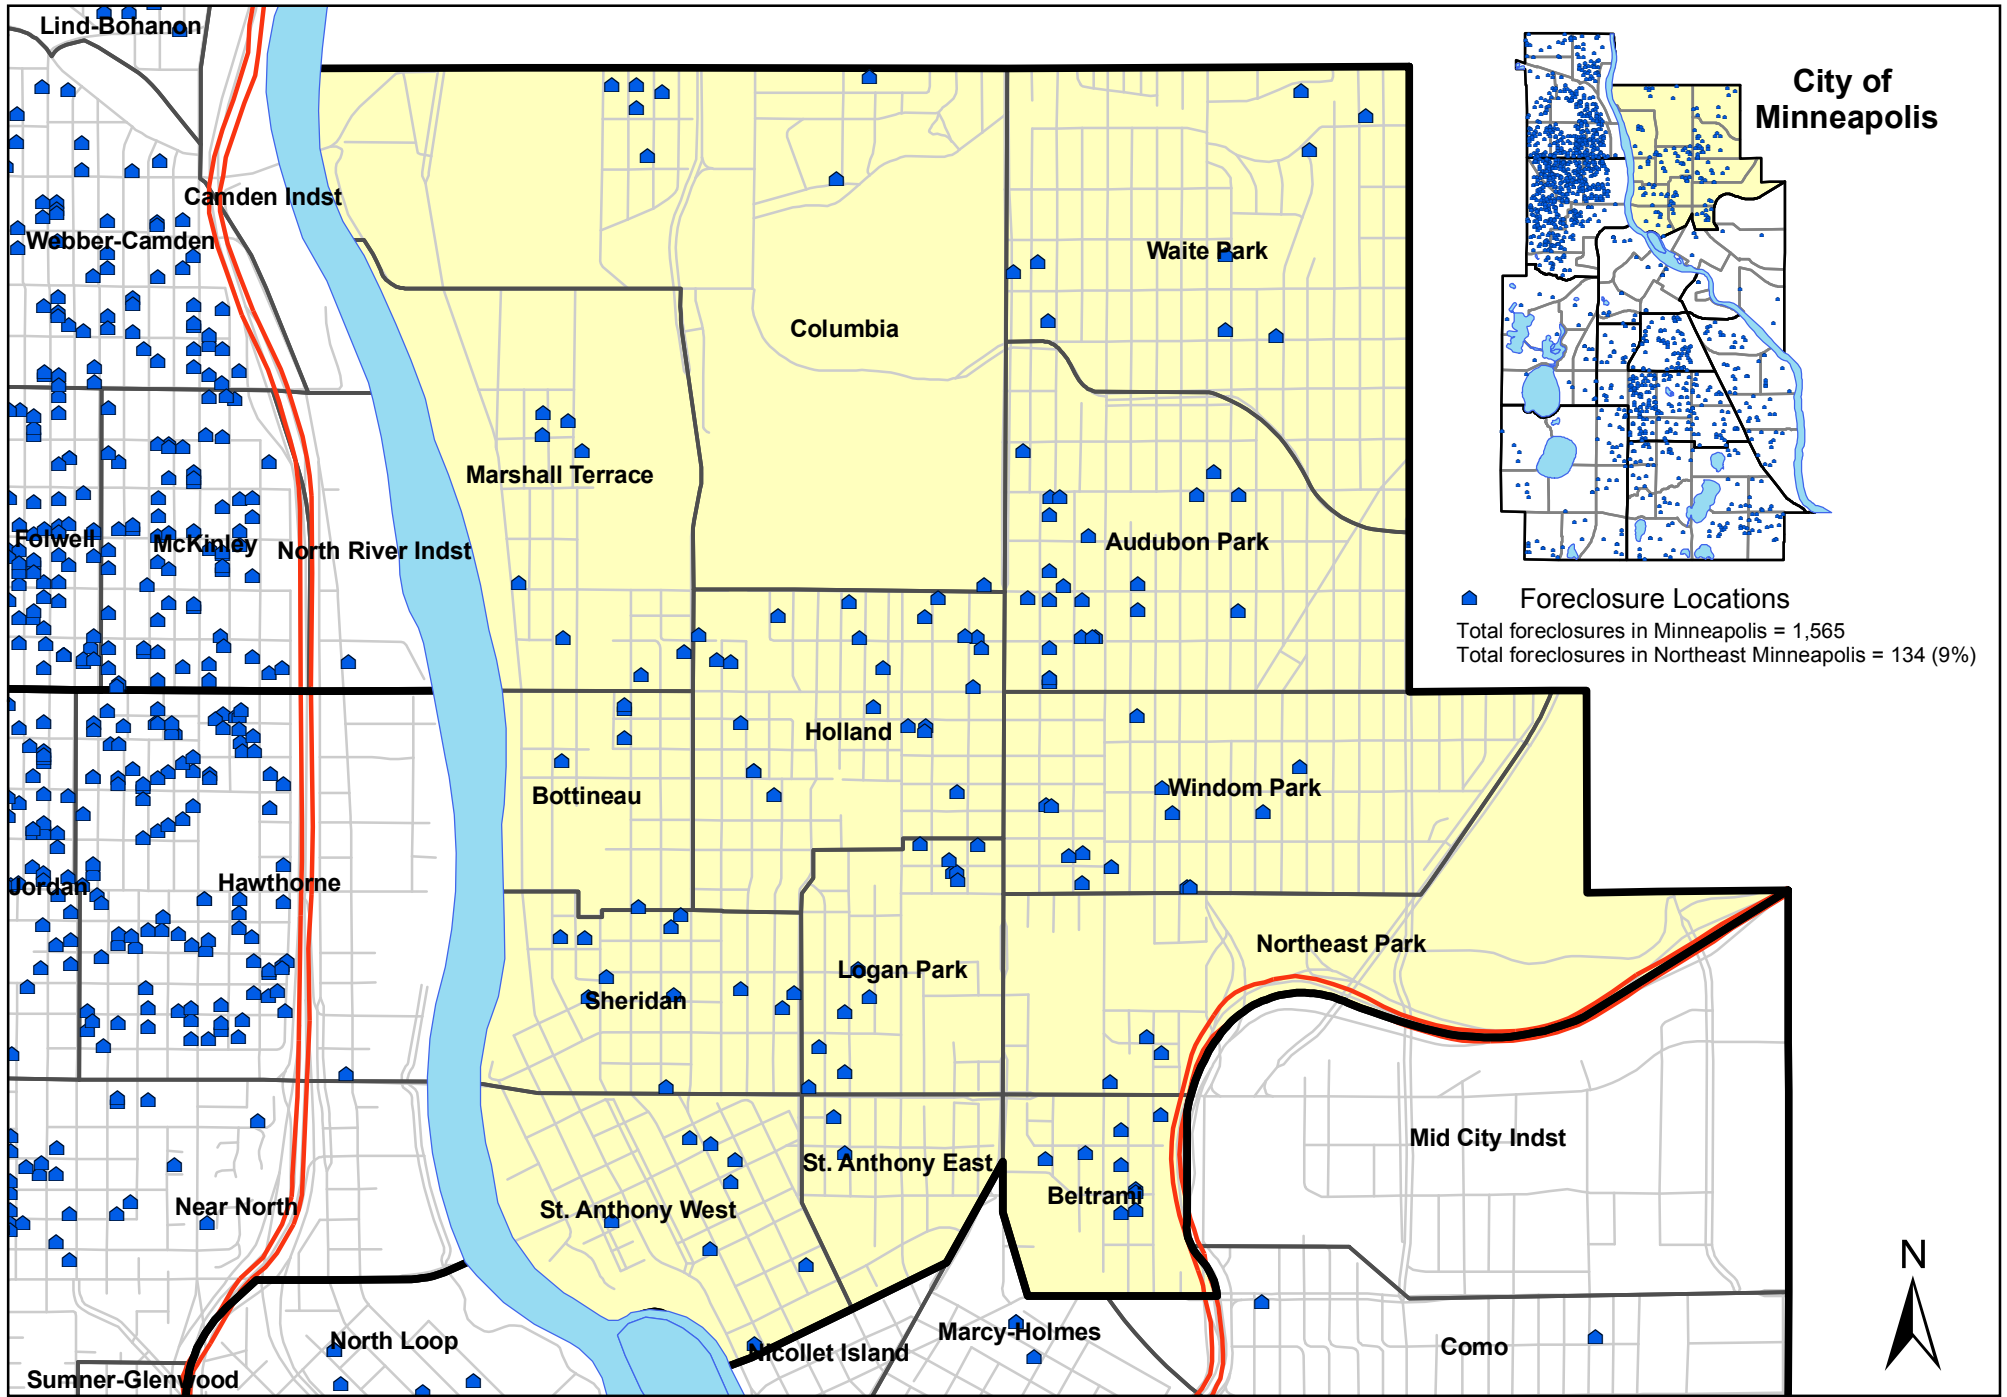

Foreclosures in Northeast Minneapolis in the Year 2006

0 0.125 0.25 0.5 0.75 1 Miles

Source: Hennepin County, MN
 Map Created by CURA staff 6/07